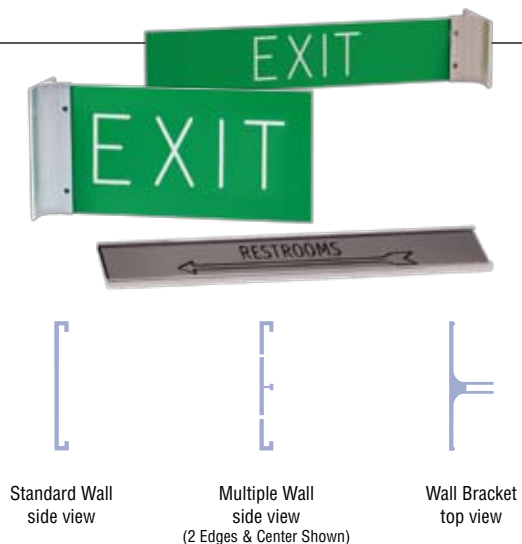

### ENGRAVED NAMEPLATES

Model	Wall or Desk	Size	Price
0311	1 Line - single sided	2" x 10" x 1/16"	\$9.00
0312	1 Line - single sided w/adhesive back	2" x 10" x 1/16"	\$9.50
0313	2 Line - single sided	2" x 10" x 1/16"	\$10.25
0314	2 Line - single sided w/adhesive back	2" x 10" x 1/16"	\$10.75
0315	1 Line - double sided	2" x 10" x 1/8"	\$19.00
0316	2 Line - double sided	2" x 10" x 1/8"	\$20.00

Model	Desk	Size	Price
0321	1 Line	1 1/2" x 9" x 1/16"	\$8.75
0323	1 Line	2" x 9" x 1/16"	\$8.75
0325	2 Line	2" x 9" x 1/16"	\$10.00

### NAMEPLATE HOLDERS - Desktop Stands

Model	Type	Insert Size	Price
0341	Standard desk - gold	2" x 10" x 1/16"	\$8.00
0342	Standard desk - silver	2" x 10" x 1/16"	\$8.00
0343	Acrylic stand - black	2" x 10" x 1/16"	\$5.00
0344	Acrylic stand - clear	2" x 10" x 1/16"	\$5.00
0345	Slim stand - gold	2" x 10" x 1/16"	\$6.00
0346	Slim stand - silver	2" x 10" x 1/16"	\$6.00
0347	Plate stand - gold	2" x 10" x 1/16"	\$6.75
0348	Plate stand - silver	2" x 10" x 1/16"	\$6.75
0349	Wood stand - walnut	2" x 10" x 1/16"	\$7.00
0350	Double desk - gold (holds two nameplates)	2" x 9" x 1/16" 1 1/2" x 9" x 1/16"	Call

### NAMEPLATE HOLDERS - Wall Mounts

Model	Type	Insert Size	Price
0376	Standard - gold	2" x 10" x 1/16"	\$6.25
0377	Standard - silver	2" x 10" x 1/16"	\$6.25
0353	Multiple - gold edge	2" x 10", 4" x 10"	\$4.25
0354	Multiple - gold center	2" x 10", 4" x 10"	\$4.25
0355	Multiple - silver edge	2" x 10", 4" x 10"	\$4.25
0356	Multiple - silver center	2" x 10", 4" x 10"	\$4.25
0351	Wall bracket - gold	2" x 10" x 1/8"	\$6.75
0352	Wall bracket - gold	4" x 10" x 1/8"	\$8.00
0357	Wall bracket - silver	2" x 10" x 1/8"	\$6.75
0358	Wall bracket - silver	4" x 10" x 1/8"	\$8.00