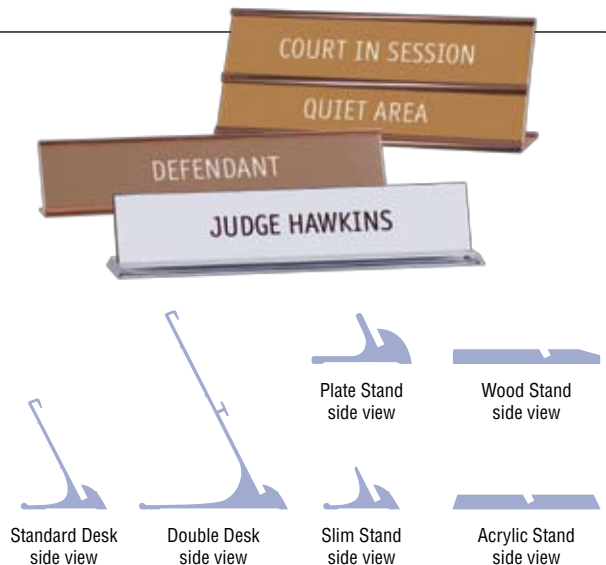

### ENGRAVED NAMEPLATES

Model	Wall or Desk	Size	Price
0311	1 Line - single sided	2" x 10" x 1/16"	\$9.00
0312	1 Line - single sided w/adhesive back	2" x 10" x 1/16"	\$9.50
0313	2 Line - single sided	2" x 10" x 1/16"	\$10.25
0314	2 Line - single sided w/adhesive back	2" x 10" x 1/16"	\$10.75
0315	1 Line - double sided	2" x 10" x 1/8"	\$19.00
0316	2 Line - double sided	2" x 10" x 1/8"	\$20.00

Model	Desk	Size	Price
0321	1 Line	1 1/2" x 9" x 1/16"	\$8.75
0323	1 Line	2" x 9" x 1/16"	\$8.75
0325	2 Line	2" x 9" x 1/16"	\$10.00

### NAMEPLATE HOLDERS - Desktop Stands

Model	Type	Insert Size	Price
0341	Standard desk - gold	2" x 10" x 1/16"	\$8.00
0342	Standard desk - silver	2" x 10" x 1/16"	\$8.00
0343	Acrylic stand - black	2" x 10" x 1/16"	\$5.00
0344	Acrylic stand - clear	2" x 10" x 1/16"	\$5.00
0345	Slim stand - gold	2" x 10" x 1/16"	\$6.00
0346	Slim stand - silver	2" x 10" x 1/16"	\$6.00
0347	Plate stand - gold	2" x 10" x 1/16"	\$6.75
0348	Plate stand - silver	2" x 10" x 1/16"	\$6.75
0349	Wood stand - walnut	2" x 10" x 1/16"	\$7.00
0350	Double desk - gold (holds two nameplates)	2" x 9" x 1/16" 1 1/2" x 9" x 1/16"	Call